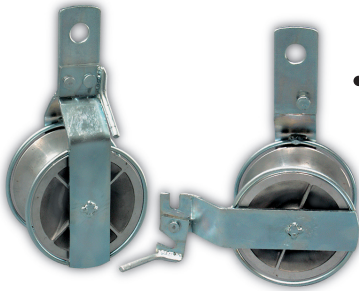

## TEPA cable reels

- 1. **TEPA CABLE REEL PLR 15 / 80**  
 opened from side, max cable diameter 80 ø  
 electricity number 6411062

- 2. **TEPA CABLE REEL PLR 30-1/130**  
 opened from side, max cable diameter 110 ø  
 electricity number 6411063

- 3. **TEPA CABLE REEL PLR 30-2/130**  
 opened from side, two reels,  
 max cable diameter 110 ø  
 electricity number 6411064

- 4. **TEPA BRIDGE REEL ARI 15/80**  
 mounted on cable bridge  
 80 cm chain fastening, max cable diameter 80 ø  
 electricity number 6411065

- 5. **TEPA BRIDGE REEL ARI 80**  
 opened from below, fastening to the side  
 of cable bridge  
 height control, max cable diameter 80 ø  
 electricity number 6411066

- 6. **TEPA SUPPORTING REEL KR 1X30/190**  
 max cable diameter 110 ø  
 electricity number 6411067