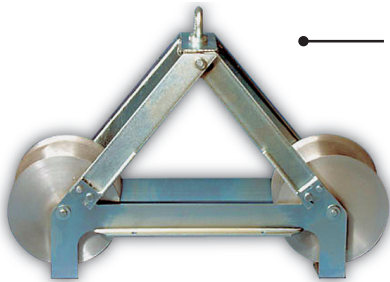

## TEPA cable reels

- 1. **TEPA CABLE REEL PLR 15 / 80**  
 opened from side, max cable diameter 80 ø  
 electricity number 6411062

- 2. **TEPA CABLE REEL PLR 30-1/130**  
 opened from side, max cable diameter 110 ø  
 electricity number 6411063

- 3. **TEPA CABLE REEL PLR 30-2/130**  
 opened from side, two reels,  
 max cable diameter 110 ø  
 electricity number 6411064

- 4. **TEPA BRIDGE REEL ARI 15/80**  
 mounted on cable bridge  
 80 cm chain fastening, max cable diameter 80 ø  
 electricity number 6411065

- 5. **TEPA BRIDGE REEL ARI 80**  
 opened from below, fastening to the side  
 of cable bridge  
 height control, max cable diameter 80 ø  
 electricity number 6411066

- 6. **TEPA SUPPORTING REEL KR 1X30/190**  
 max cable diameter 110 ø  
 electricity number 6411067